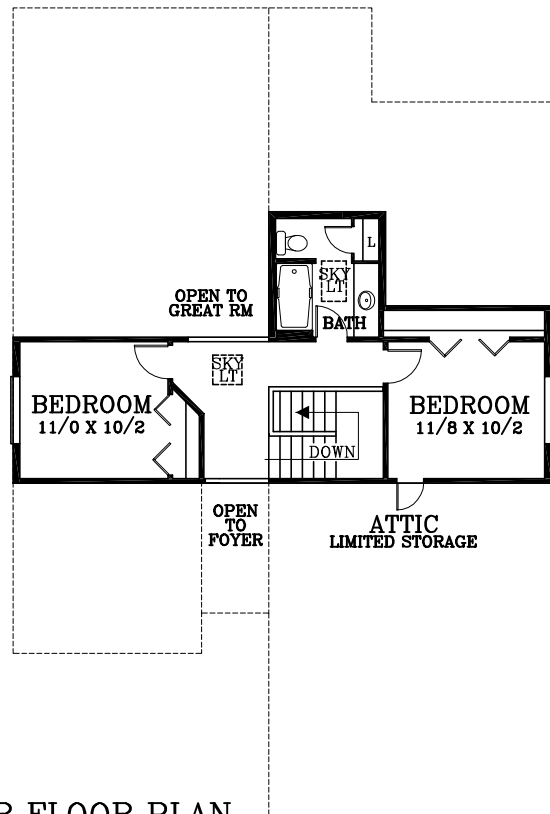

MAIN FLOOR PLAN
1501 SQUARE FEET
2044 SQ FT TOTAL

UPPER FLOOR PLAN
543 SQUARE FEET

Brightwood C

Plan No. 33198C

Tel: (503) 624 0555 Fax: (503) 624 0155
www.suntelhomedesign.com