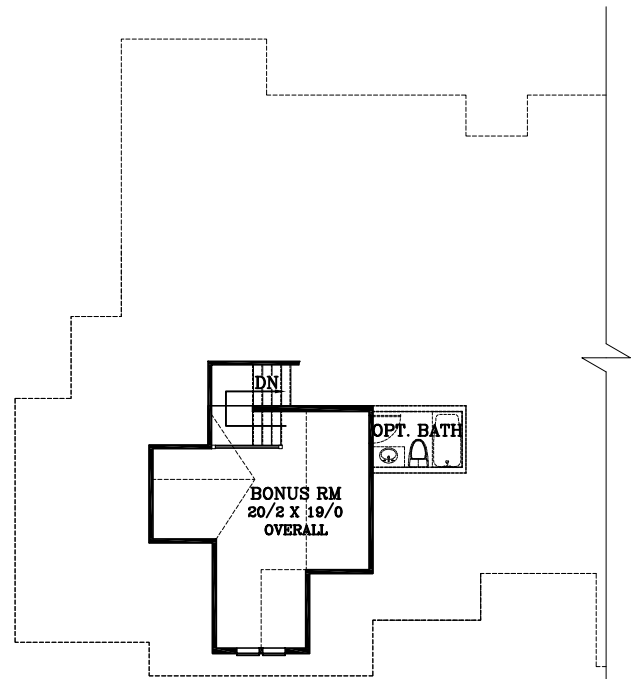

MAIN FLOOR
 2230 SQUARE FEET
 2559 SQUARE FEET TOTAL

UPPER FLOOR
 329 SQUARE FEET
 NIC OPT. BATH

Baldwin

Plan No. 111009

Tel: (503) 624 0555 Fax: (503) 624 0155
 www.suntelhomedesign.com