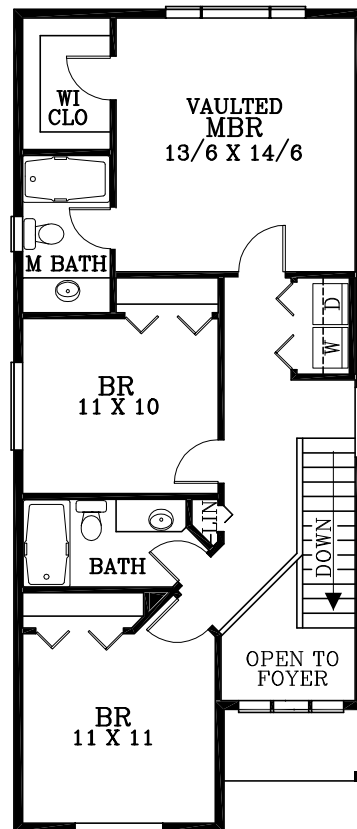

MAIN FLOOR PLAN
 600 SQUARE FEET
 1400 SQUARE FEET TOTAL

UPPER FLOOR PLAN
 800 SQUARE FEET

Azalea

Plan No. 7199